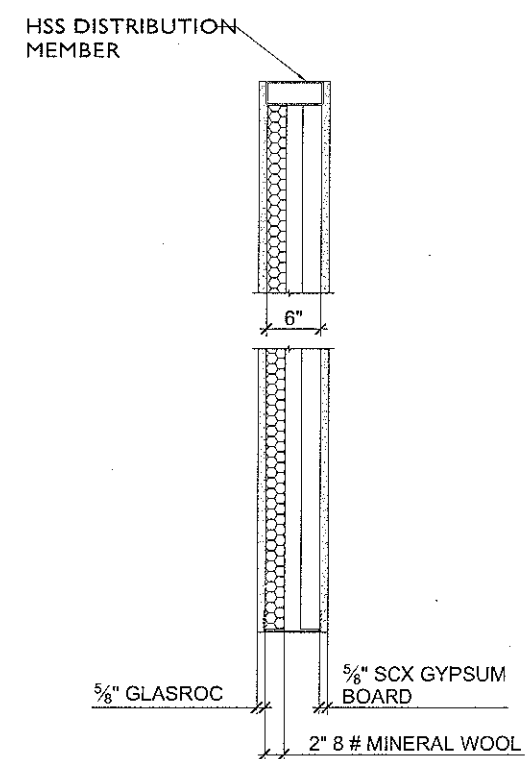

EXTERIOR INTEGRITY WALL
ONE HOUR FIRE RATED