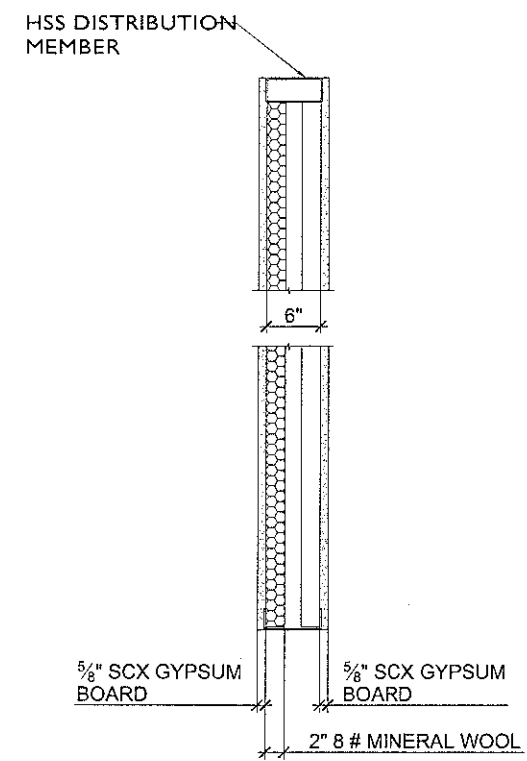

INTERIOR INTEGRITY WALL
ONE HOUR FIRE RATED