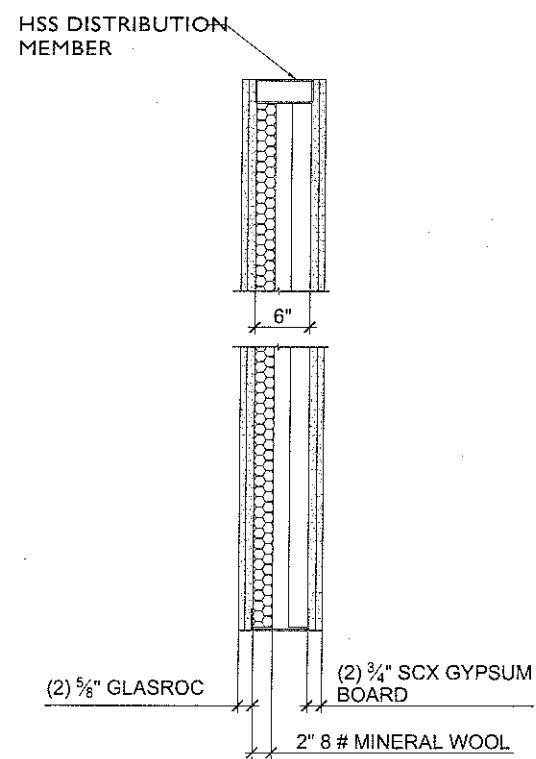

EXTERIOR INTEGRITY WALL
THREE HOUR FIRE RATED