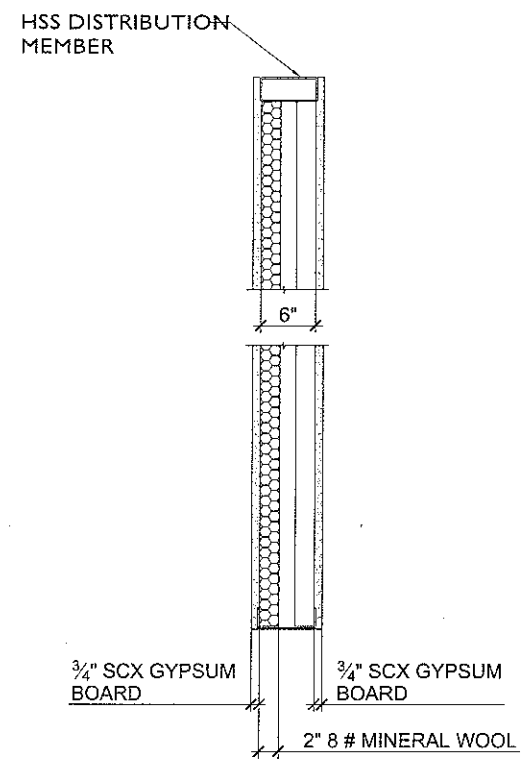

INTERIOR INTEGRITY WALL
TWO HOUR FIRE RATED