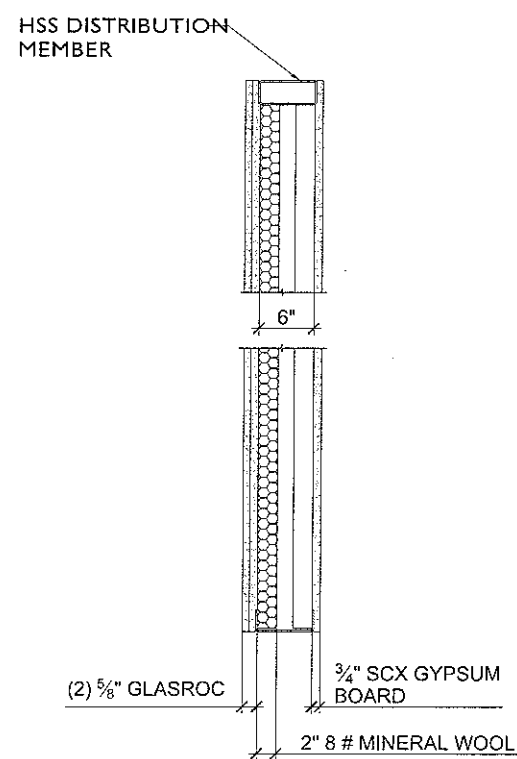

EXTERIOR INTEGRITY WALL
TWO HOUR FIRE RATED